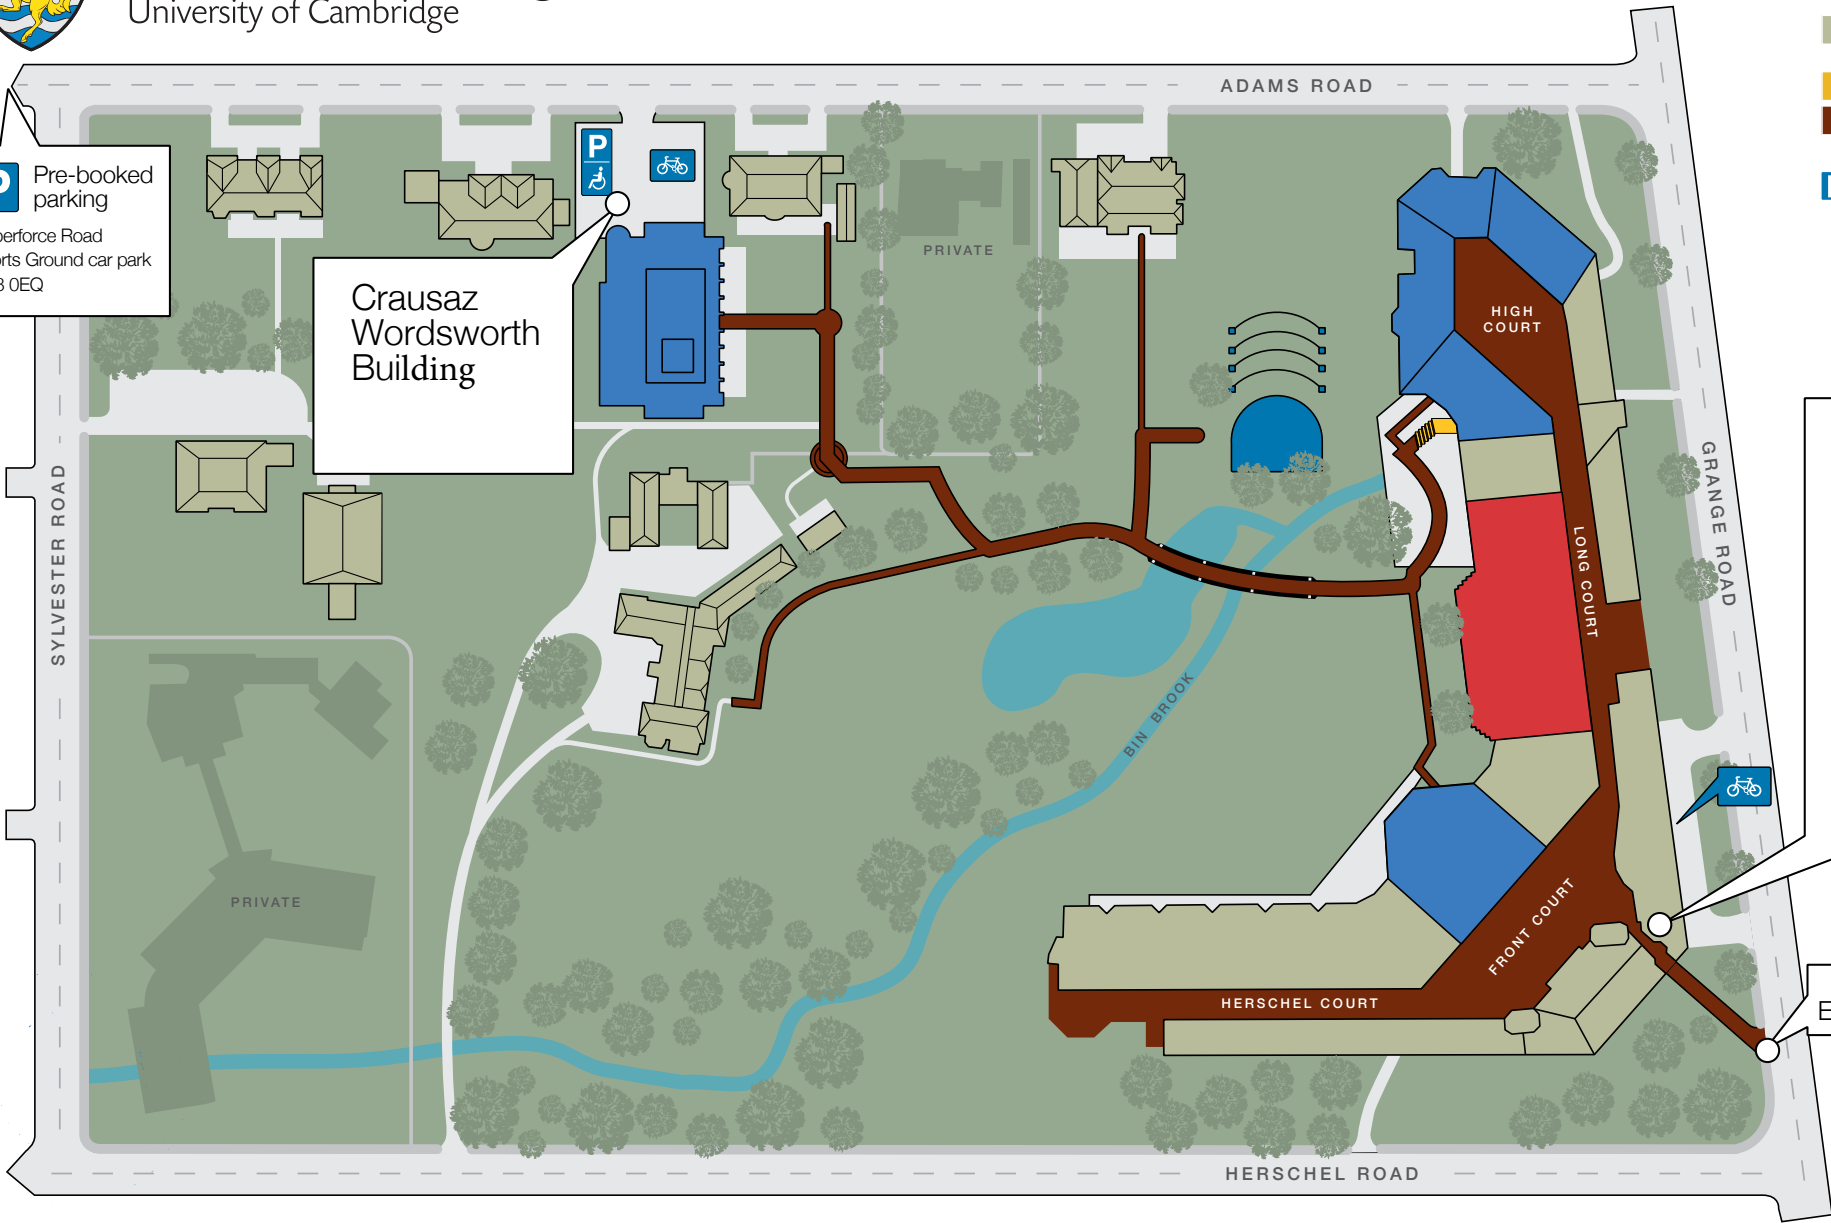

Robinson College has installed CCTV at these premises for your safety and protection

Main College Building

Robinson College

University of Cambridge

- Meeting Rooms
- Catering and Dining Rooms
- College Houses and Rooms
- Steps
- Courts and paths

- P Pre-booked parking
Wilberforce Road Sports Ground car park CB3 0EQ

P Pre-booked parking
Wilberforce Road Sports Ground car park CB3 0EQ

Crausaz
Wordsworth
Building

Main College Building
Porters' Lodge
Robinson College
Grange Road
Cambridge
CB3 9AN
01223 339100

Main Entrance

Robinson College has installed CCTV at these premises for your safety and protection